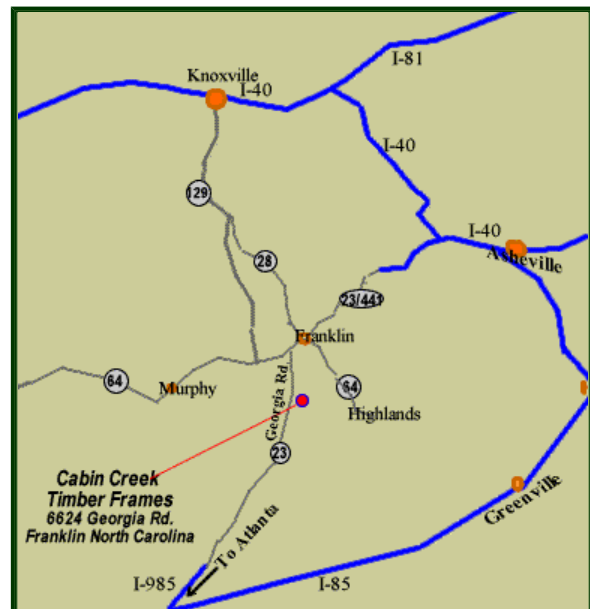

In the above photo Dr. Bell is located below the "A" in the word TEAM.

**Cabin Creek Timber Frames has MOVED to our new location at 6624 Georgia Rd., Franklin, NC.**

We are located 6 miles North of the GA/NC border and six miles South of the town of Franklin on Highway 441, also know as the 'Georgia Rd.'