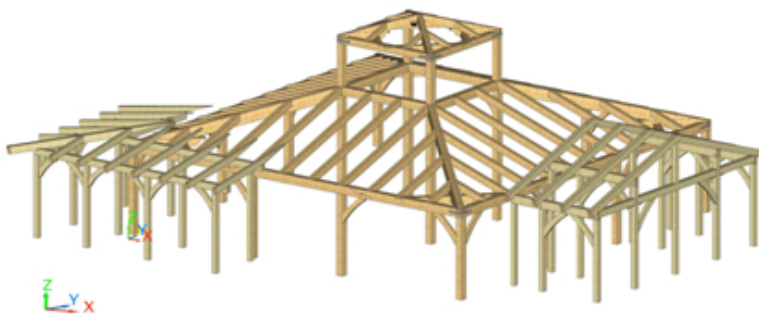

Cabin Creek Timber Frames, Inc.

Building Tomorrow's Historic Homes Today

Volume 3, Issue 4

Winter 2007

December 2007

January 2008

February 2008

6624 Georgia Road, Franklin, NC 28734

Phone: 828-369-5899

FAX: 828-369-8512

www.cabincreektimberframes.com

info@cabincreektimberframes.com

Custom Compound Joinery Timber Frame, Connestee Falls, near Brevard, NC

This custom timber frame was designed by Cabin Creek Timber Frames designer to meet the exacting specifications of the home owners. They wanted to take advantage of the sun by using passive solar techniques in their frame among other 'green building' techniques. Even though the joinery you see here is upside down from its position in the timber frame— one can see the tightness and exacting cuts to the timber frame components.

Please contact Tracy at Cabin Creek 877-369-5899 or tbailey@cabincreektimberframes.com for raising details.